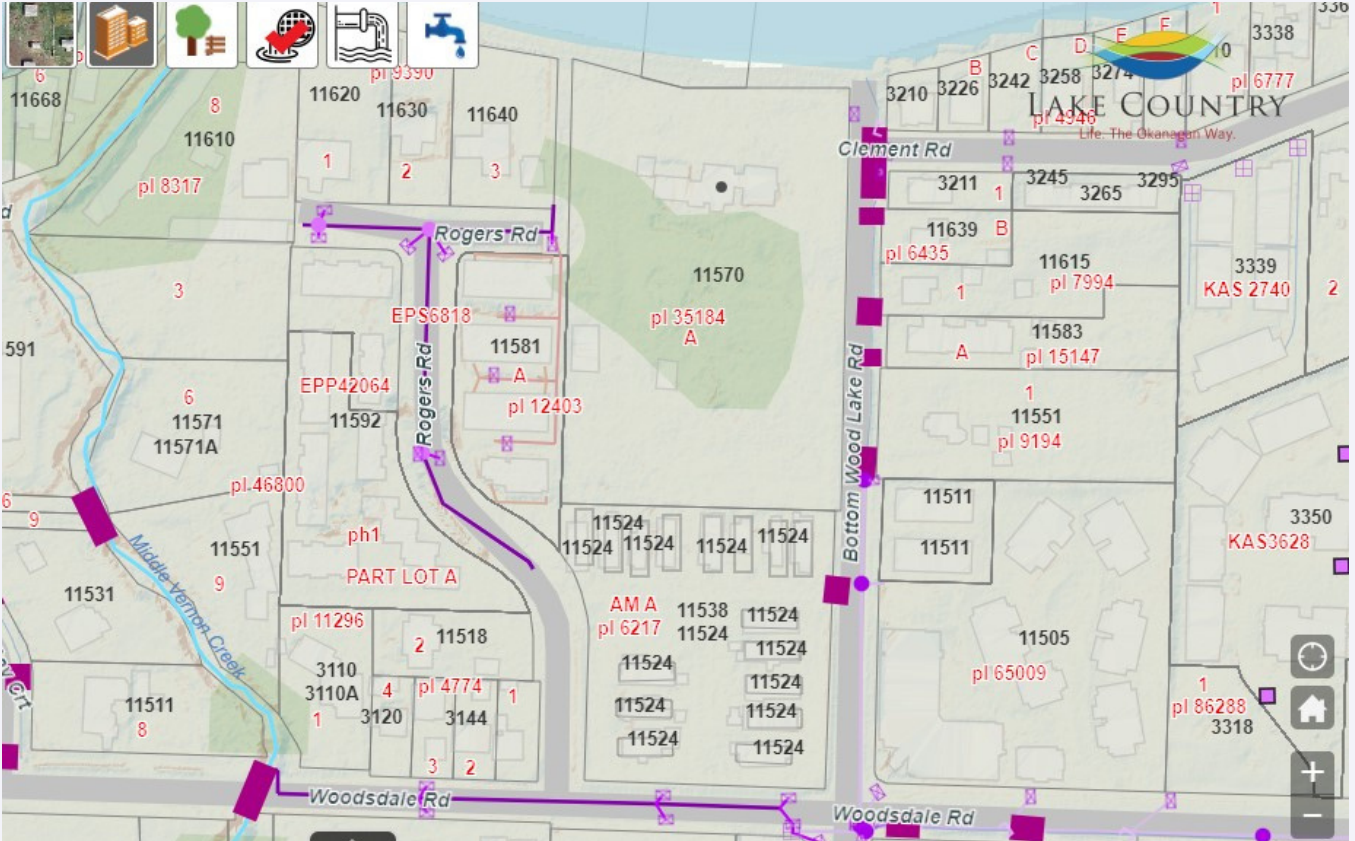

## District of Lake Country Water Data

<https://www.lakecountry.bc.ca/maps/maps/>

## Sewer Data

<https://www.lakecountry.bc.ca/maps/maps/>

## District of Lake Country

### Storm Data

<https://www.lakecountry.bc.ca/maps/maps/>