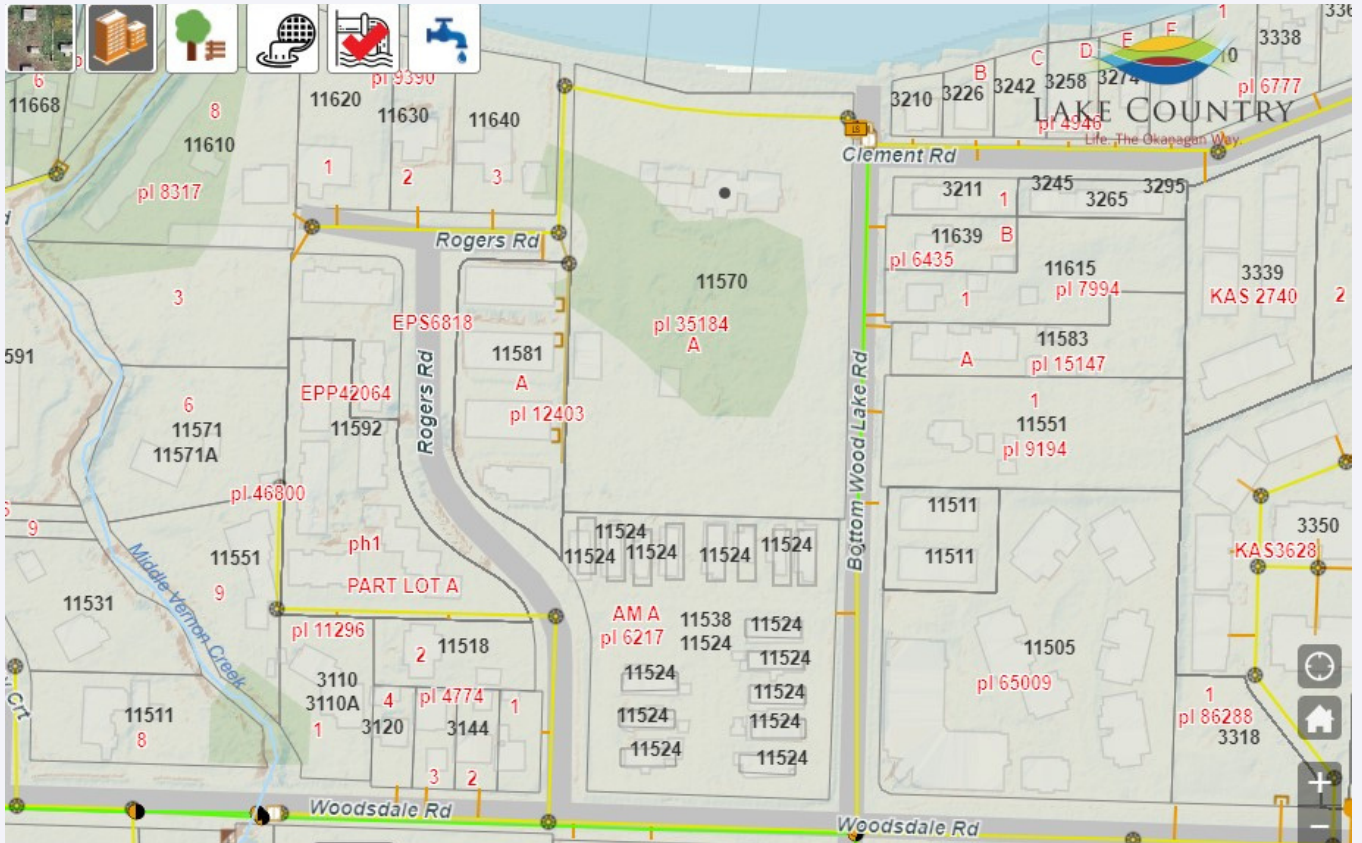

## District of Lake Country Water Data

<https://www.lakecountry.bc.ca/maps/maps/>

## Sewer Data

<https://www.lakecountry.bc.ca/maps/maps/>

## District of Lake Country

### Storm Data

<https://www.lakecountry.bc.ca/maps/maps/>